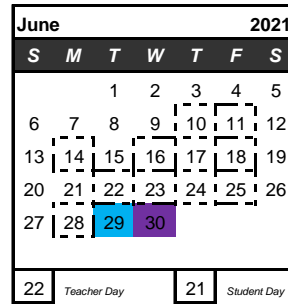

School of Hope

School Calendar 2020-2021

Start/End	Organizational Days	Day-in-Lieu (P/T Interviews)	Article 25 PD Day	Day-in-Lieu (Staff Mtgs)
Non-Instructional (PD) Day	Teachers' Convention/ATA Day	Holiday	Mission & Ministry Day	Diploma Exams

Important Dates

August 20	Administrator's Meeting
August 26	Professional Development Day
August 27	Mission & Ministry Day
August 28	Article 25 PD Day - Professional Growth Plans
August 31	Organizational Day
September 1	First Day of School
September 7	Labour Day
October 9	Professional Development Day
October 12	Thanksgiving
October 23	Professional Development Day
November 9	Professional Development Day
November 10	ATA Day
November 11	Remembrance Day
November 12	Day in Lieu Staff Meetings
November 13	Day in Lieu Parent Teacher Interviews
Dec 21-Jan 1	Christmas Break
January 29	Professional Development Day
February 1	Organizational Day
February 2	First Day of Second Semester
February 11-12	Teacher's Convention - No School
February 15	Family Day
March 5	Professional Development Day
April 2	Good Friday
April 5	Easter Monday
April 6-9	Easter Break
May 21	Day in Lieu of Parent Teacher Interviews
May 24	Victoria Day
June 29	Last day of School for Students
June 30	Day in Lieu of Staff Meetings