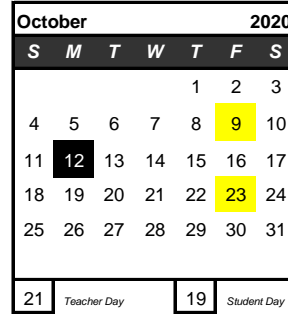

School of Hope

School Calendar 2020-2021

Start/End	Organizational Days	Day-in-Lieu (P/T Interviews)	Article 25 PD Day	Day-in-Lieu (Staff Mtgs)
Non-Instructional (PD) Day	Teachers' Convention/ATA Day	Holiday	Mission & Ministry Day	Diploma Exams

Important Dates

August 20	Administrator's Meeting
August 26	Professional Development Day
August 27	Mission & Ministry Day
August 28	Article 25 PD Day - Professional Growth Plans
August 31	Organizational Day
September 1	First Day of School
September 7	Labour Day
October 9	Professional Development Day
October 12	Thanksgiving
October 23	Professional Development Day
November 9	Professional Development Day
November 10	ATA Day
November 11	Remembrance Day
November 12	Day in Lieu Staff Meetings
November 13	Day in Lieu Parent Teacher Interviews
Dec 21-Jan 1	Christmas Break
January 29	Professional Development Day
February 1	Organizational Day
February 2	First Day of Second Semester
February 11-12	Teacher's Convention - No School
February 15	Family Day
March 5	Professional Development Day
April 2	Good Friday
April 5	Easter Monday
April 6-9	Easter Break
May 21	Day in Lieu of Parent Teacher Interviews
May 24	Victoria Day
June 29	Last day of School for Students
June 30	Day in Lieu of Staff Meetings