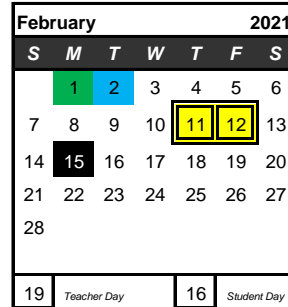

School of Hope

School Calendar 2020-2021

Start/End	Organizational Days	Day-in-Lieu (P/T Interviews)	Article 25 PD Day	Day-in-Lieu (Staff Mtgs)
Non-Instructional (PD) Day	Teachers' Convention/ATA Day	Holiday	Mission & Ministry Day	Diploma Exams

Important Dates

August 20	Administrator's Meeting
August 26	Professional Development Day
August 27	Mission & Ministry Day
August 28	Article 25 PD Day - Professional Growth Plans
August 31	Organizational Day
September 1	First Day of School
September 7	Labour Day
October 9	Professional Development Day
October 12	Thanksgiving
October 23	Professional Development Day
November 9	Professional Development Day
November 10	ATA Day
November 11	Remembrance Day
November 12	Day in Lieu Staff Meetings
November 13	Day in Lieu Parent Teacher Interviews
Dec 21-Jan 1	Christmas Break
January 29	Professional Development Day
February 1	Organizational Day
February 2	First Day of Second Semester
February 11-12	Teacher's Convention - No School
February 15	Family Day
March 5	Professional Development Day
April 2	Good Friday
April 5	Easter Monday
April 6-9	Easter Break
May 21	Day in Lieu of Parent Teacher Interviews
May 24	Victoria Day
June 29	Last day of School for Students
June 30	Day in Lieu of Staff Meetings